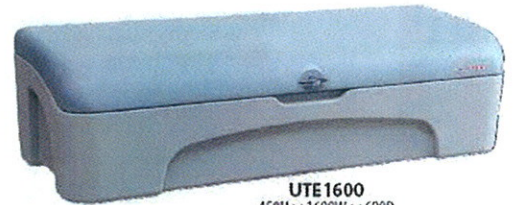

- Fully lockable
- Will still open when mounted against a wall
- All made in New Zealand
- Gas strut for easy access
- Weatherproof
- Smooth modern styling
- Stock colour - grey

UTE1000
450H x 1000W x 600D

TB1253
380H x 1250W x 500D

UTE1200
450H x 1200W x 600D

TB1255
580H x 1250W x 500D

UTE1600
450H x 1600W x 600D

- Versatile - mount in any orientation
- Fully lockable
- Mountable under truck decks
- All made in New Zealand
- Weatherproof
- Oil-resistant seal
- Smooth modern styling
- Stock colour - black

Versatile
Mount in any direction

VB420
300H x 400W x 200D

VB430
300H x 400W x 300D

VB520
300H x 500W x 200D

VB530
300H x 500W x 300D

VB550
300H x 500W x 500D

VB570
300H x 500W x 700D

VB450A
500H x 450W x 500D