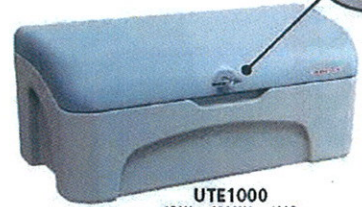

- Fully lockable
- Will still open when mounted against a wall
- All made in New Zealand
- Gas strut for easy access
- Weatherproof
- Smooth modern styling
- Stock colour - grey

UTE1000
450H x 1000W x 600D

TB1253
380H x 1250W x 500D

UTE1200
450H x 1200W x 600D

TB1255
580H x 1250W x 500D

UTE1600
450H x 1600W x 600D

- Versatile - mount in any orientation
- Fully lockable
- Mountable under truck decks
- All made in New Zealand
- Weatherproof
- Oil-resistant seal
- Smooth modern styling
- Stock colour - black

Versatile
Mount in any direction

VB420
300H x 400W x 200D

VB430
300H x 400W x 300D

VB520
300H x 500W x 200D

VB530
300H x 500W x 300D

VB550
300H x 500W x 500D

VB570
300H x 500W x 700D

VB450A
500H x 450W x 500D