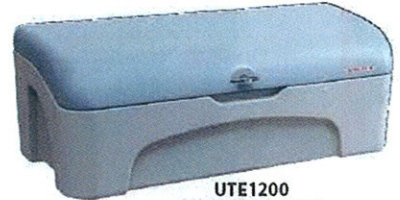

- Fully lockable
- Will still open when mounted against a wall
- All made in New Zealand
- Gas strut for easy access
- Weatherproof
- Smooth modern styling
- Stock colour - grey

UTE1000
450H x 1000W x 600D

TB1253
380H x 1250W x 500D

UTE1200
450H x 1200W x 600D

TB1255
580H x 1250W x 500D

UTE1600
450H x 1600W x 600D

- Versatile - mount in any orientation
- Fully lockable
- Mountable under truck decks
- All made in New Zealand
- Weatherproof
- Oil-resistant seal
- Smooth modern styling
- Stock colour - black

Versatile
Mount in any direction

VB420
300H x 400W x 200D

VB430
300H x 400W x 300D

VB520
300H x 500W x 200D

VB530
300H x 500W x 300D

VB550
300H x 500W x 500D

VB570
300H x 500W x 700D

VB450A
500H x 450W x 500D